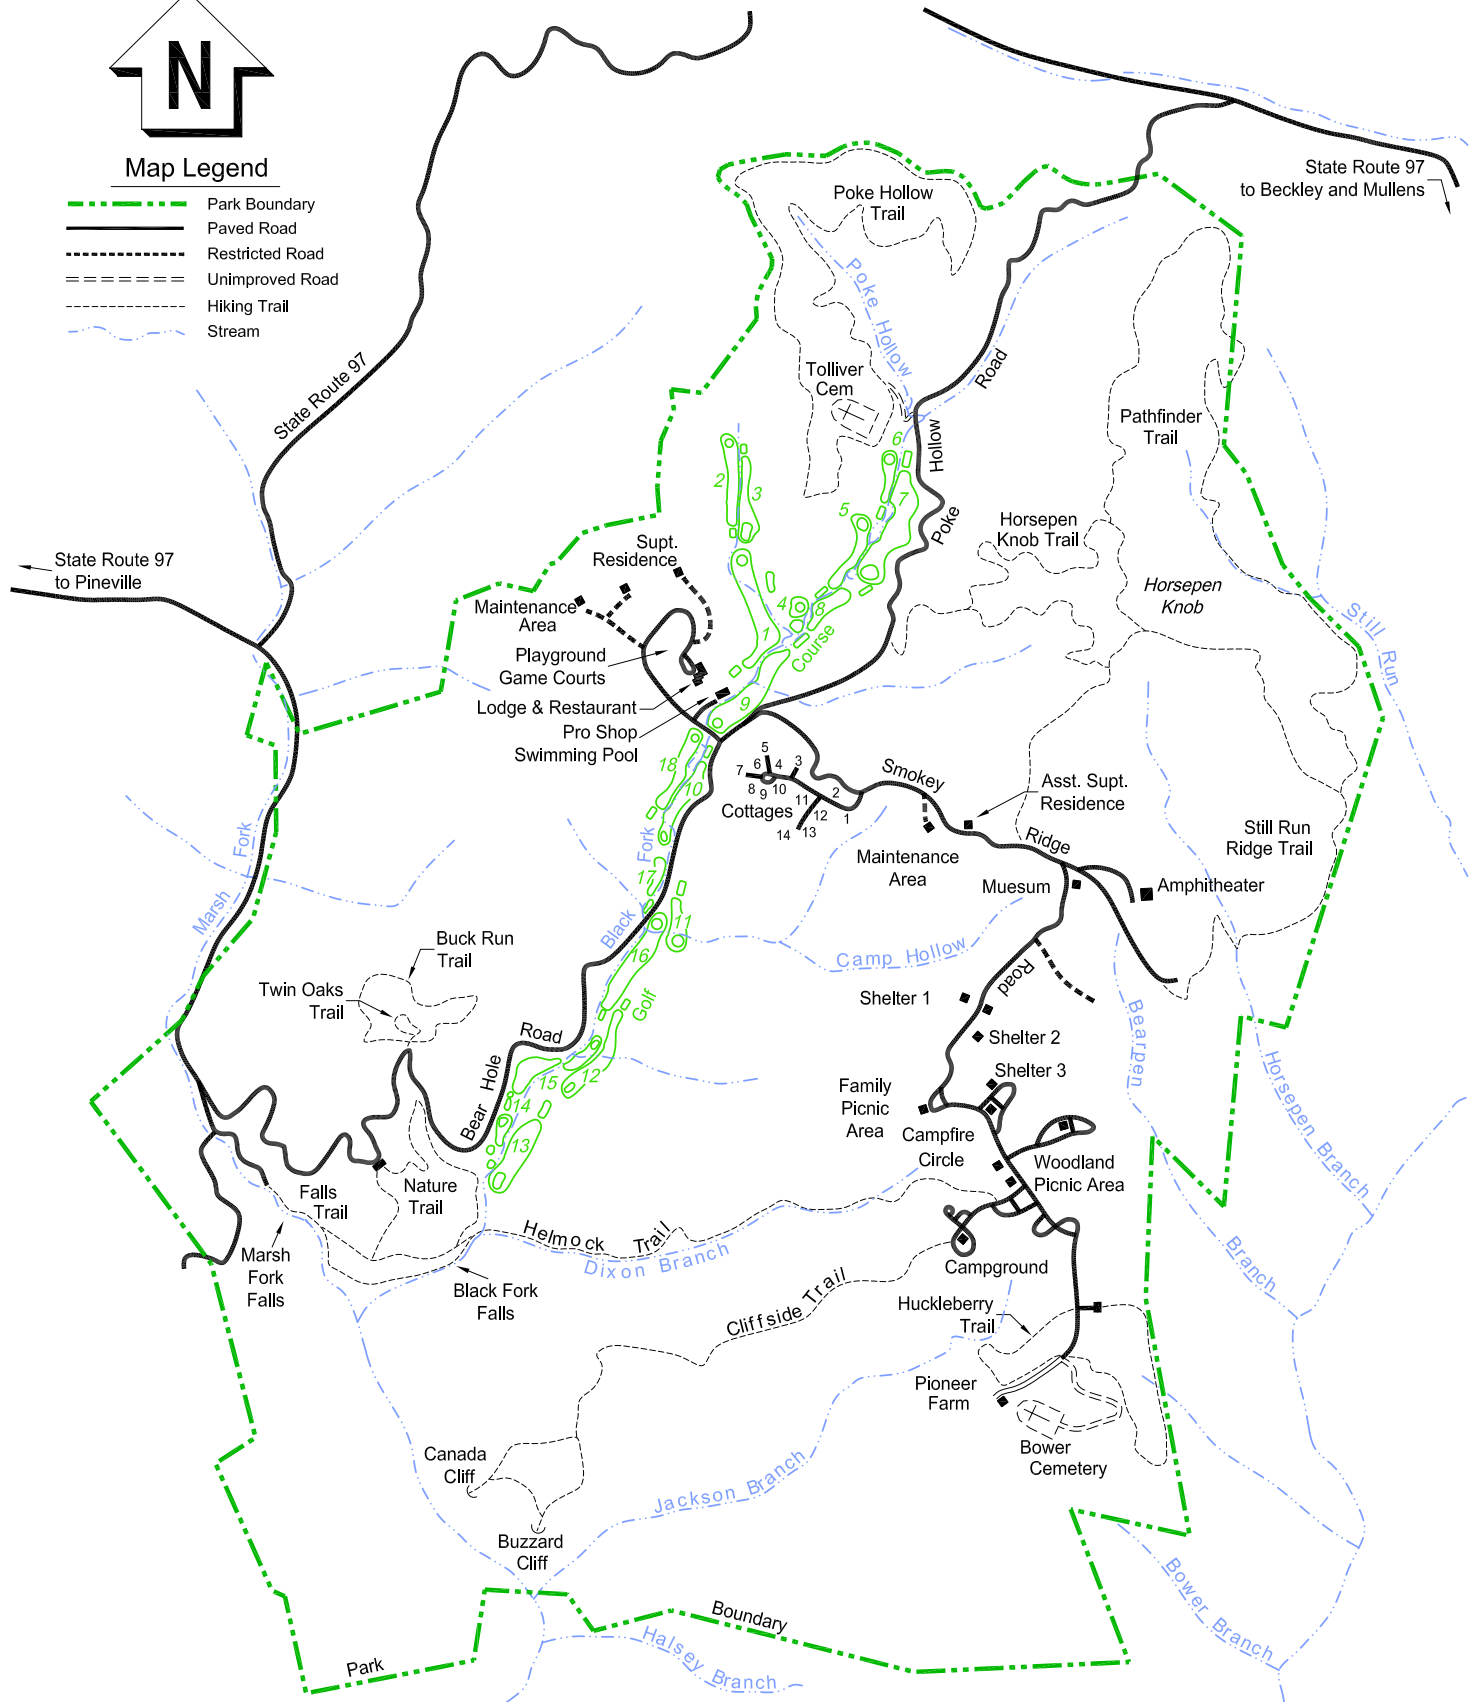

Map Legend

-  Park Boundary
-  Paved Road
-  Restricted Road
-  Unimproved Road
-  Hiking Trail
-  Stream

Twin Falls State Park